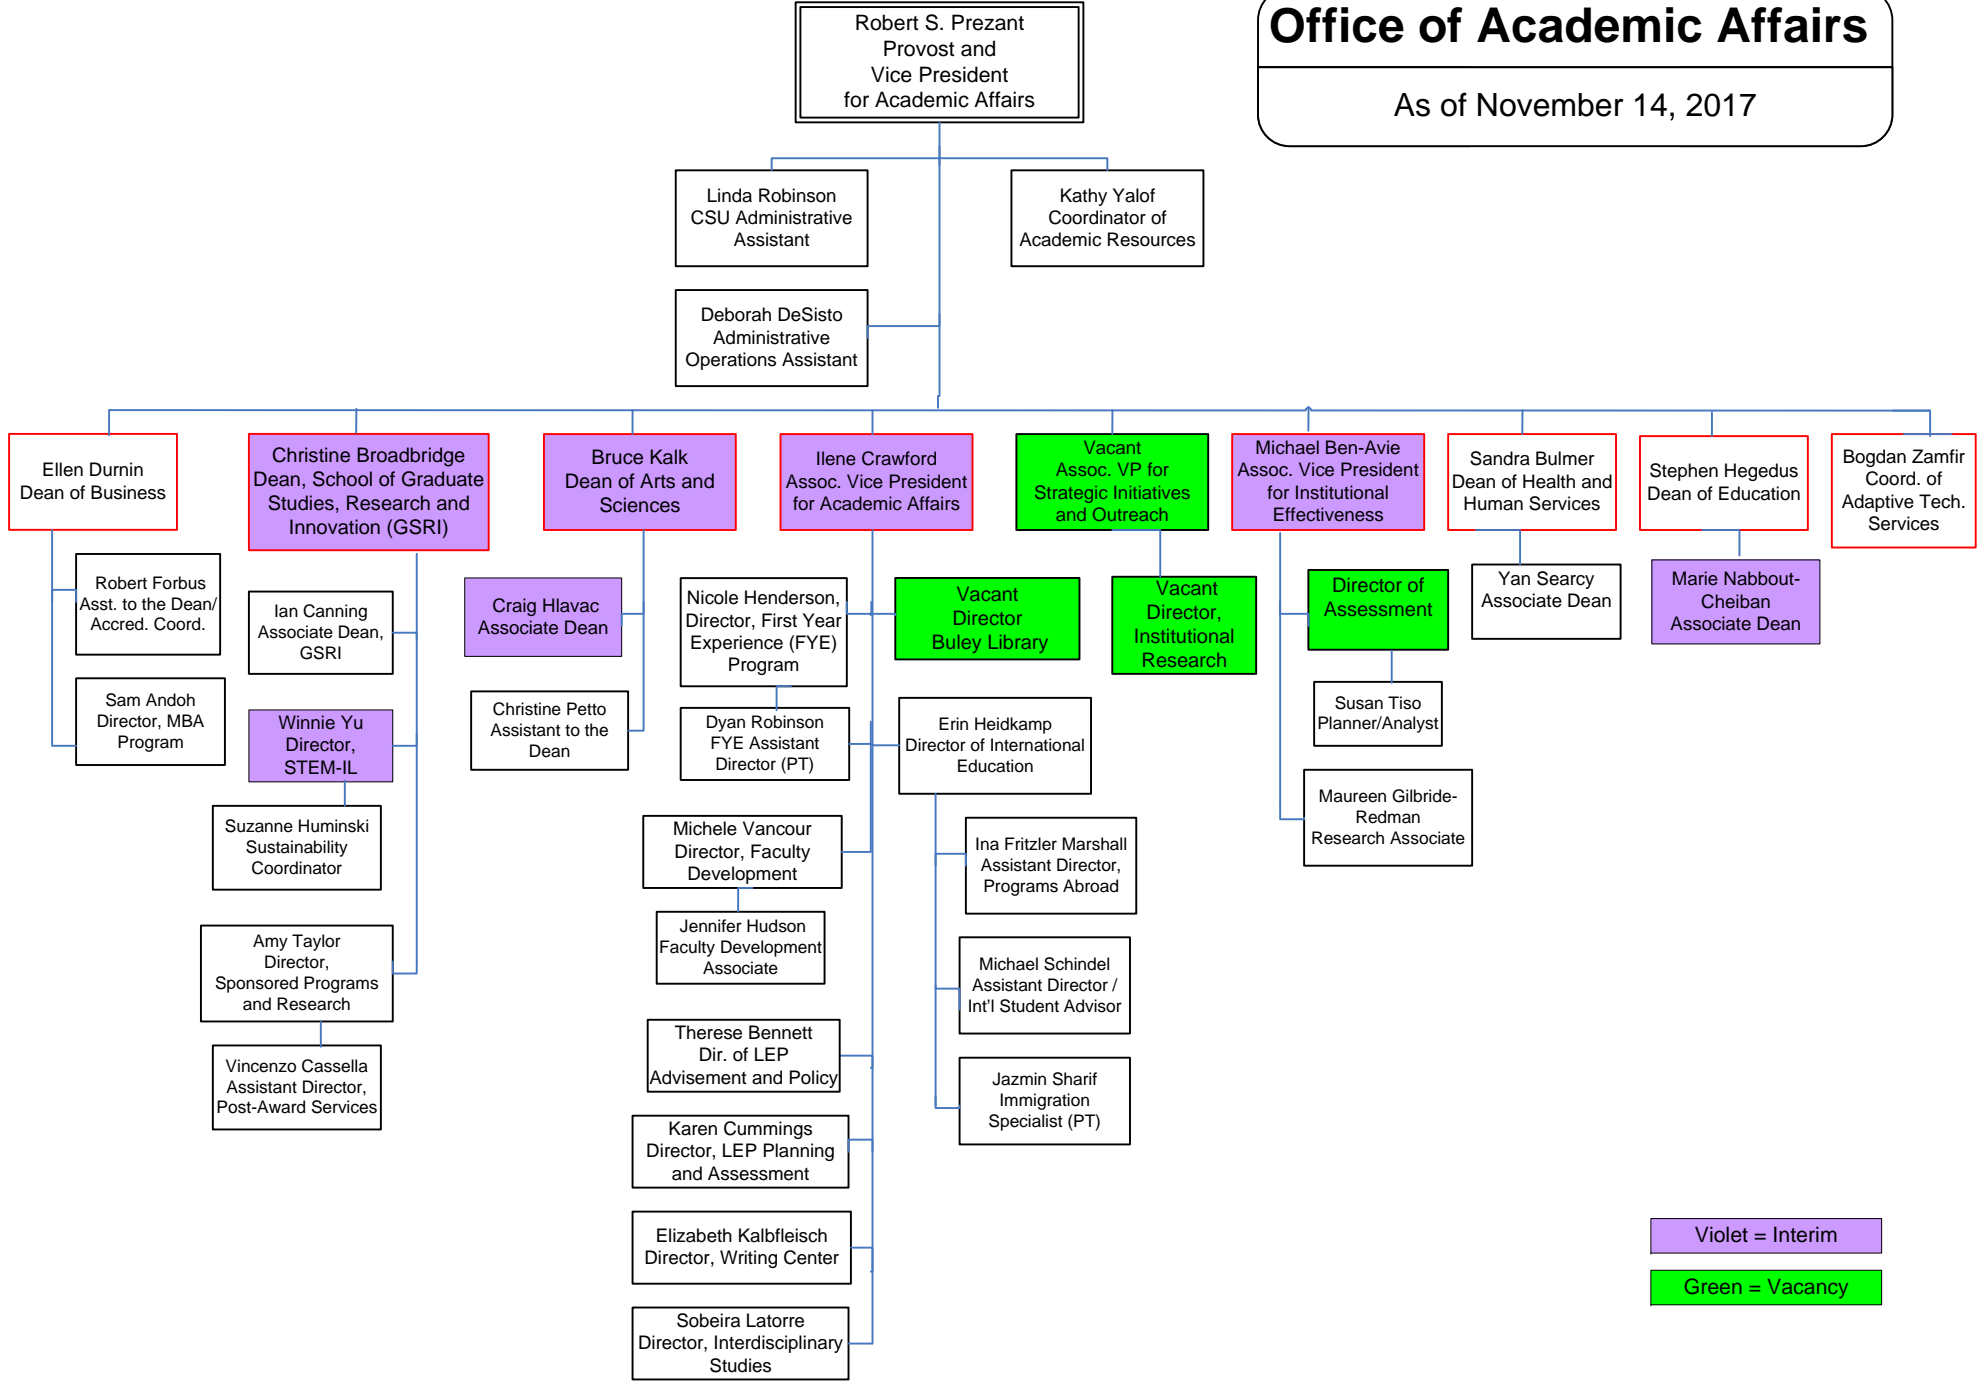

# Office of Academic Affairs

As of November 14, 2017

Violet = Interim

Green = Vacancy