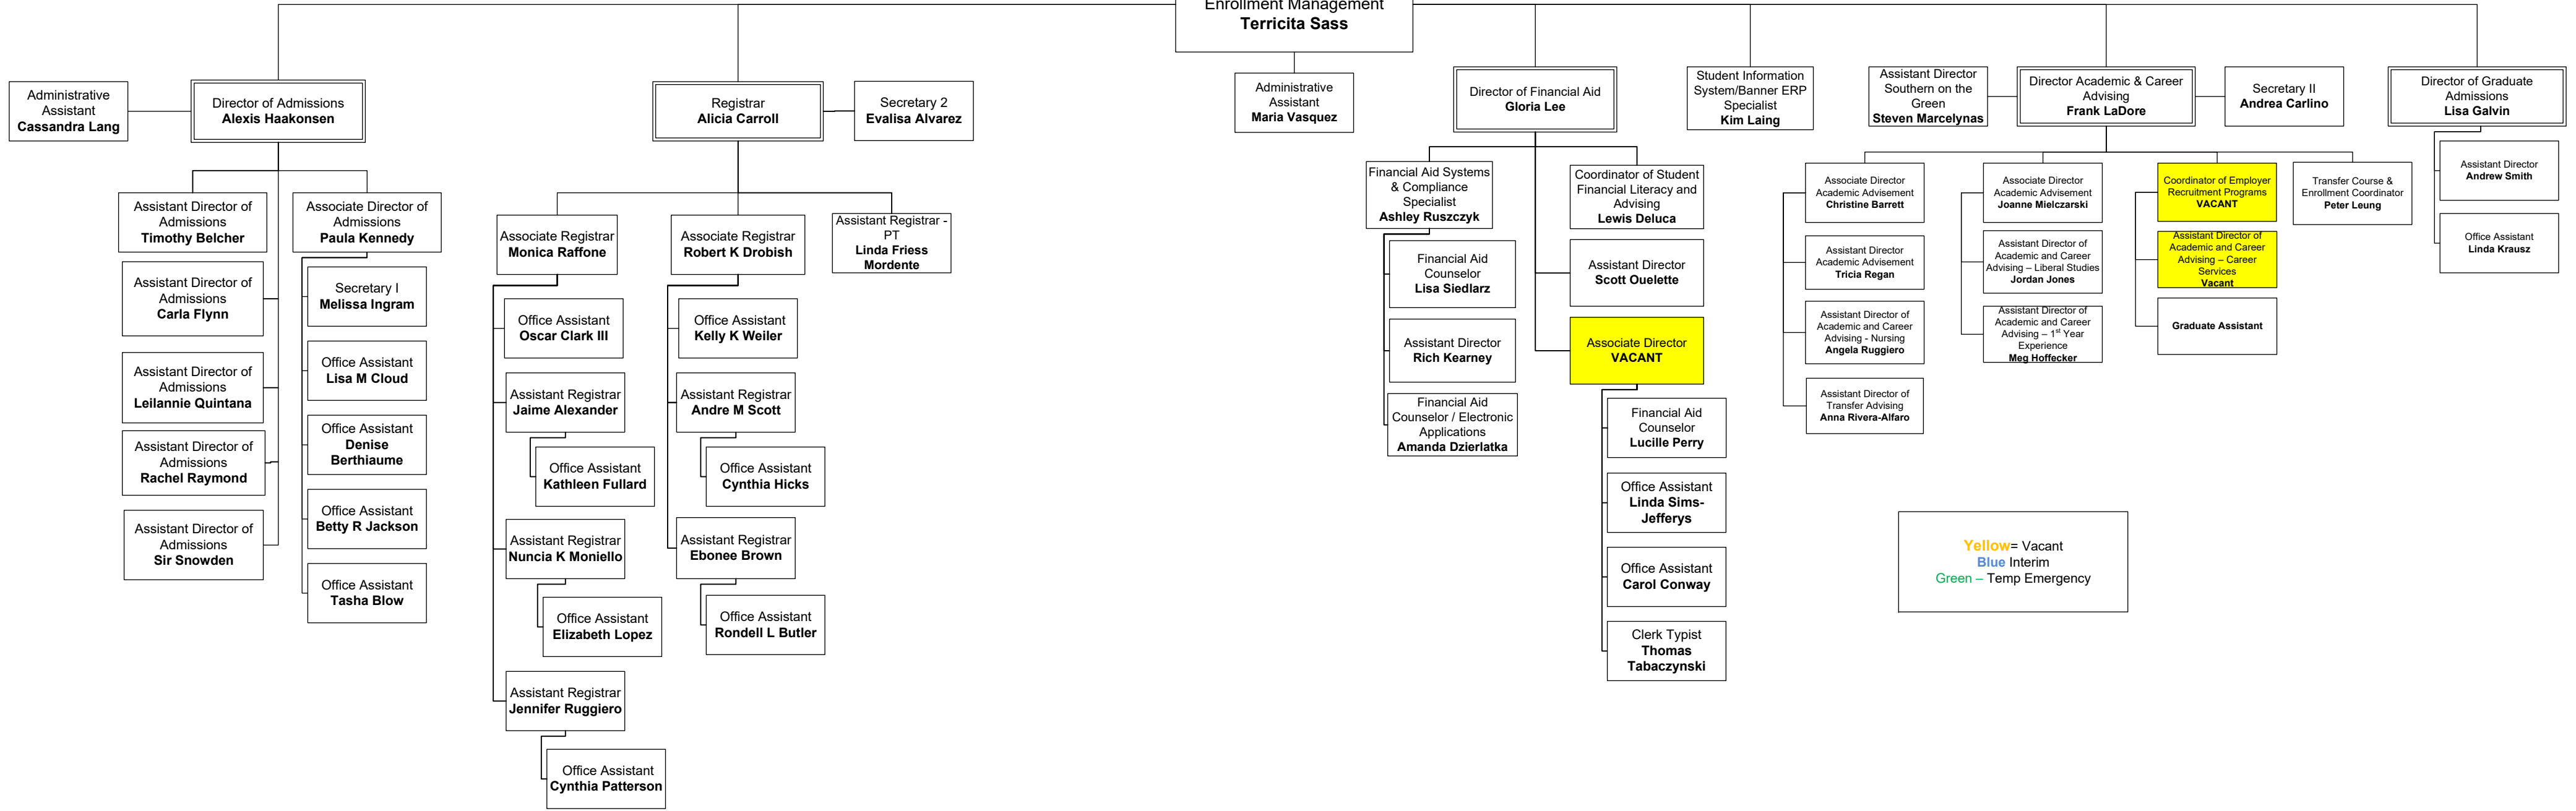

**SCSU Enrollment Management
Organizational Chart
June 2018**

**President
Joe Bertolino**

**Associate Vice President for
Enrollment Management
Terricita Sass**

Yellow= Vacant
Blue Interim
Green - Temp Emergency