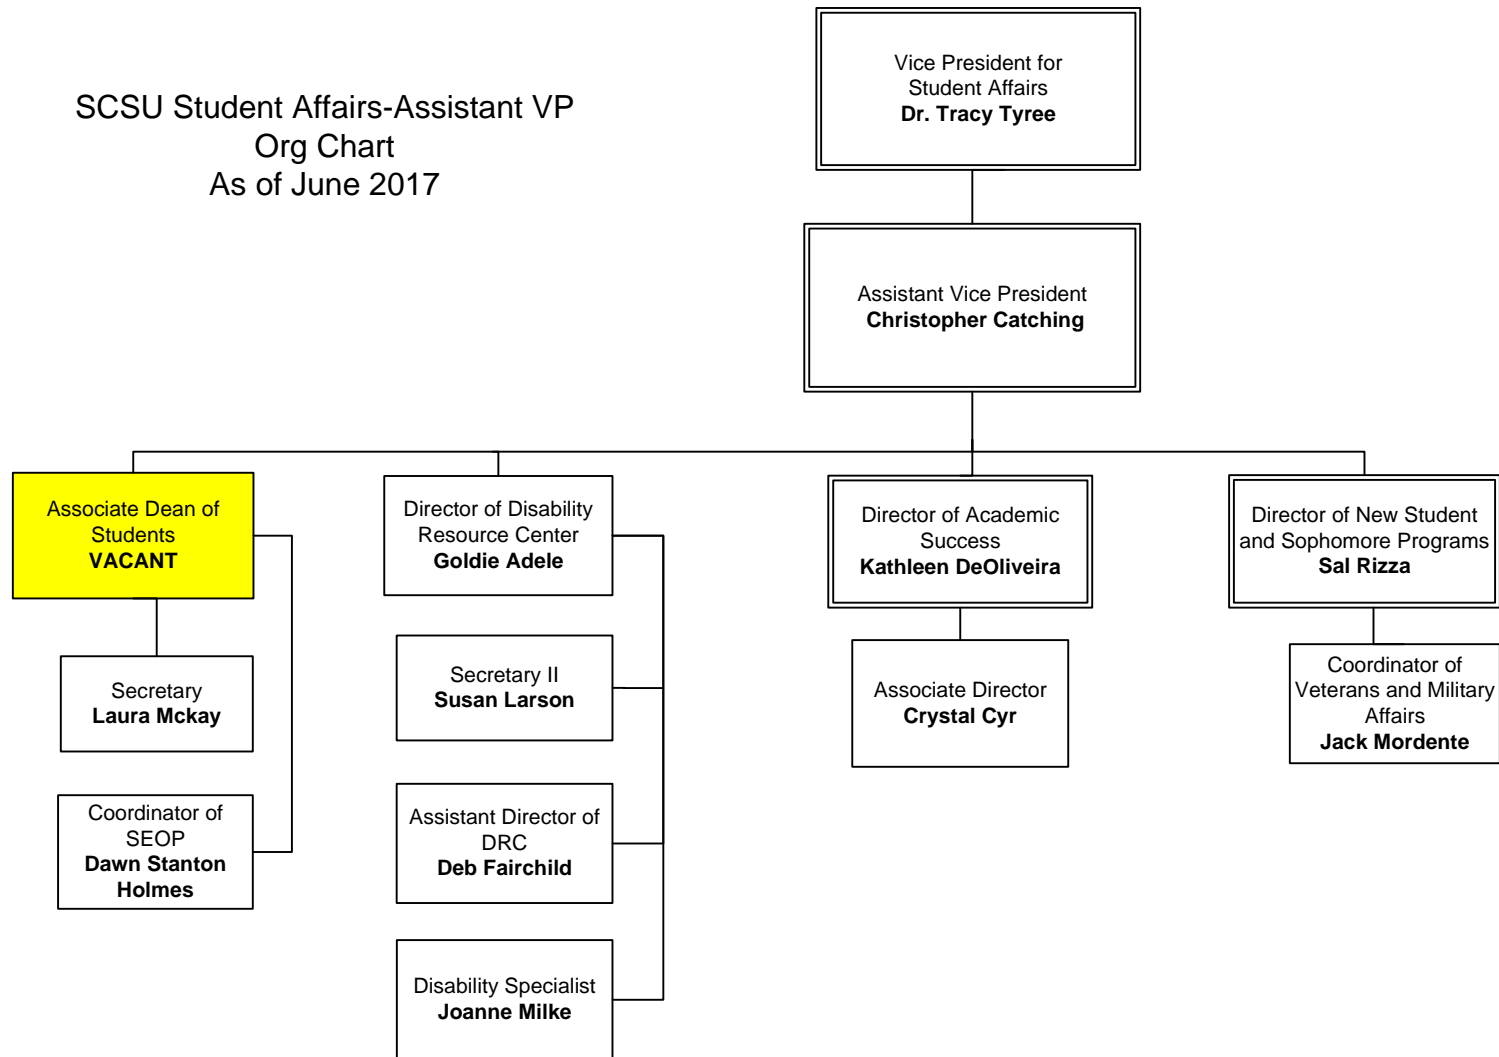

SCSU Student Affairs-Main
Org Chart
As of June 2017

Yellow= Vacant
Blue= Interim Appointment
Green = Temp Emergency

SCSU Student Affairs-Assistant VP/
Dean of Students
Org Chart As of June 2017

Yellow= Vacant
Blue= Interim Appointment
Green= Emergency Appointment

SCSU Student Affairs-Assistant VP/
Dean of Students
Org Chart As of June 2017

Yellow= Vacant
Blue= Interim Appointment
Green= Emergency Appointment

SCSU Student Affairs-Assistant VP
Org Chart
As of June 2017

Yellow= Vacant