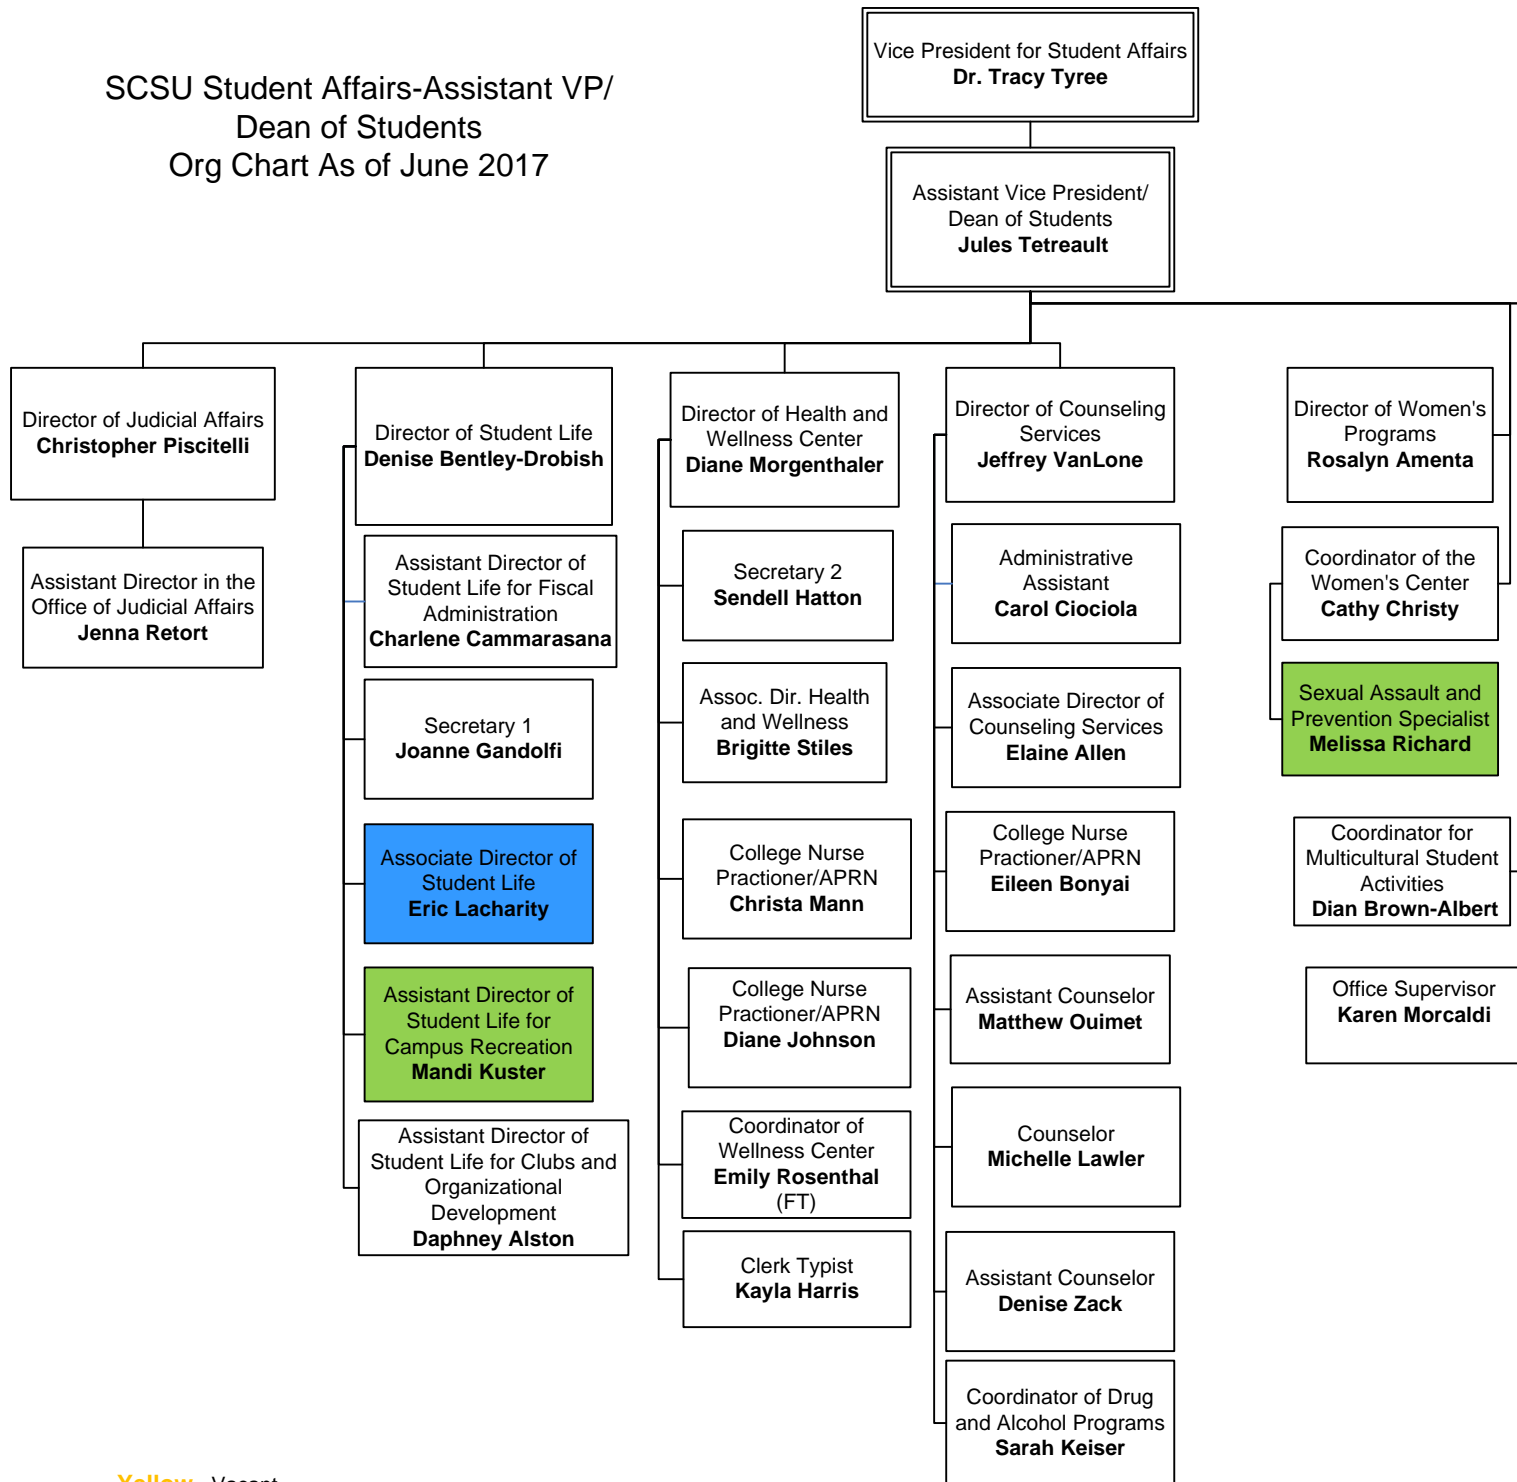

SCSU Student Affairs-Main
Org Chart
As of June 2017

Yellow= Vacant
Blue= Interim Appointment
Green = Temp Emergency

SCSU Student Affairs-Assistant VP/
Dean of Students
Org Chart As of June 2017

Yellow= Vacant
Blue= Interim Appointment
Green= Emergency Appointment

SCSU Student Affairs-Assistant VP/
Dean of Students
Org Chart As of June 2017

Yellow= Vacant
Blue= Interim Appointment
Green= Emergency Appointment

SCSU Student Affairs-Assistant VP
Org Chart
As of June 2017

Yellow= Vacant