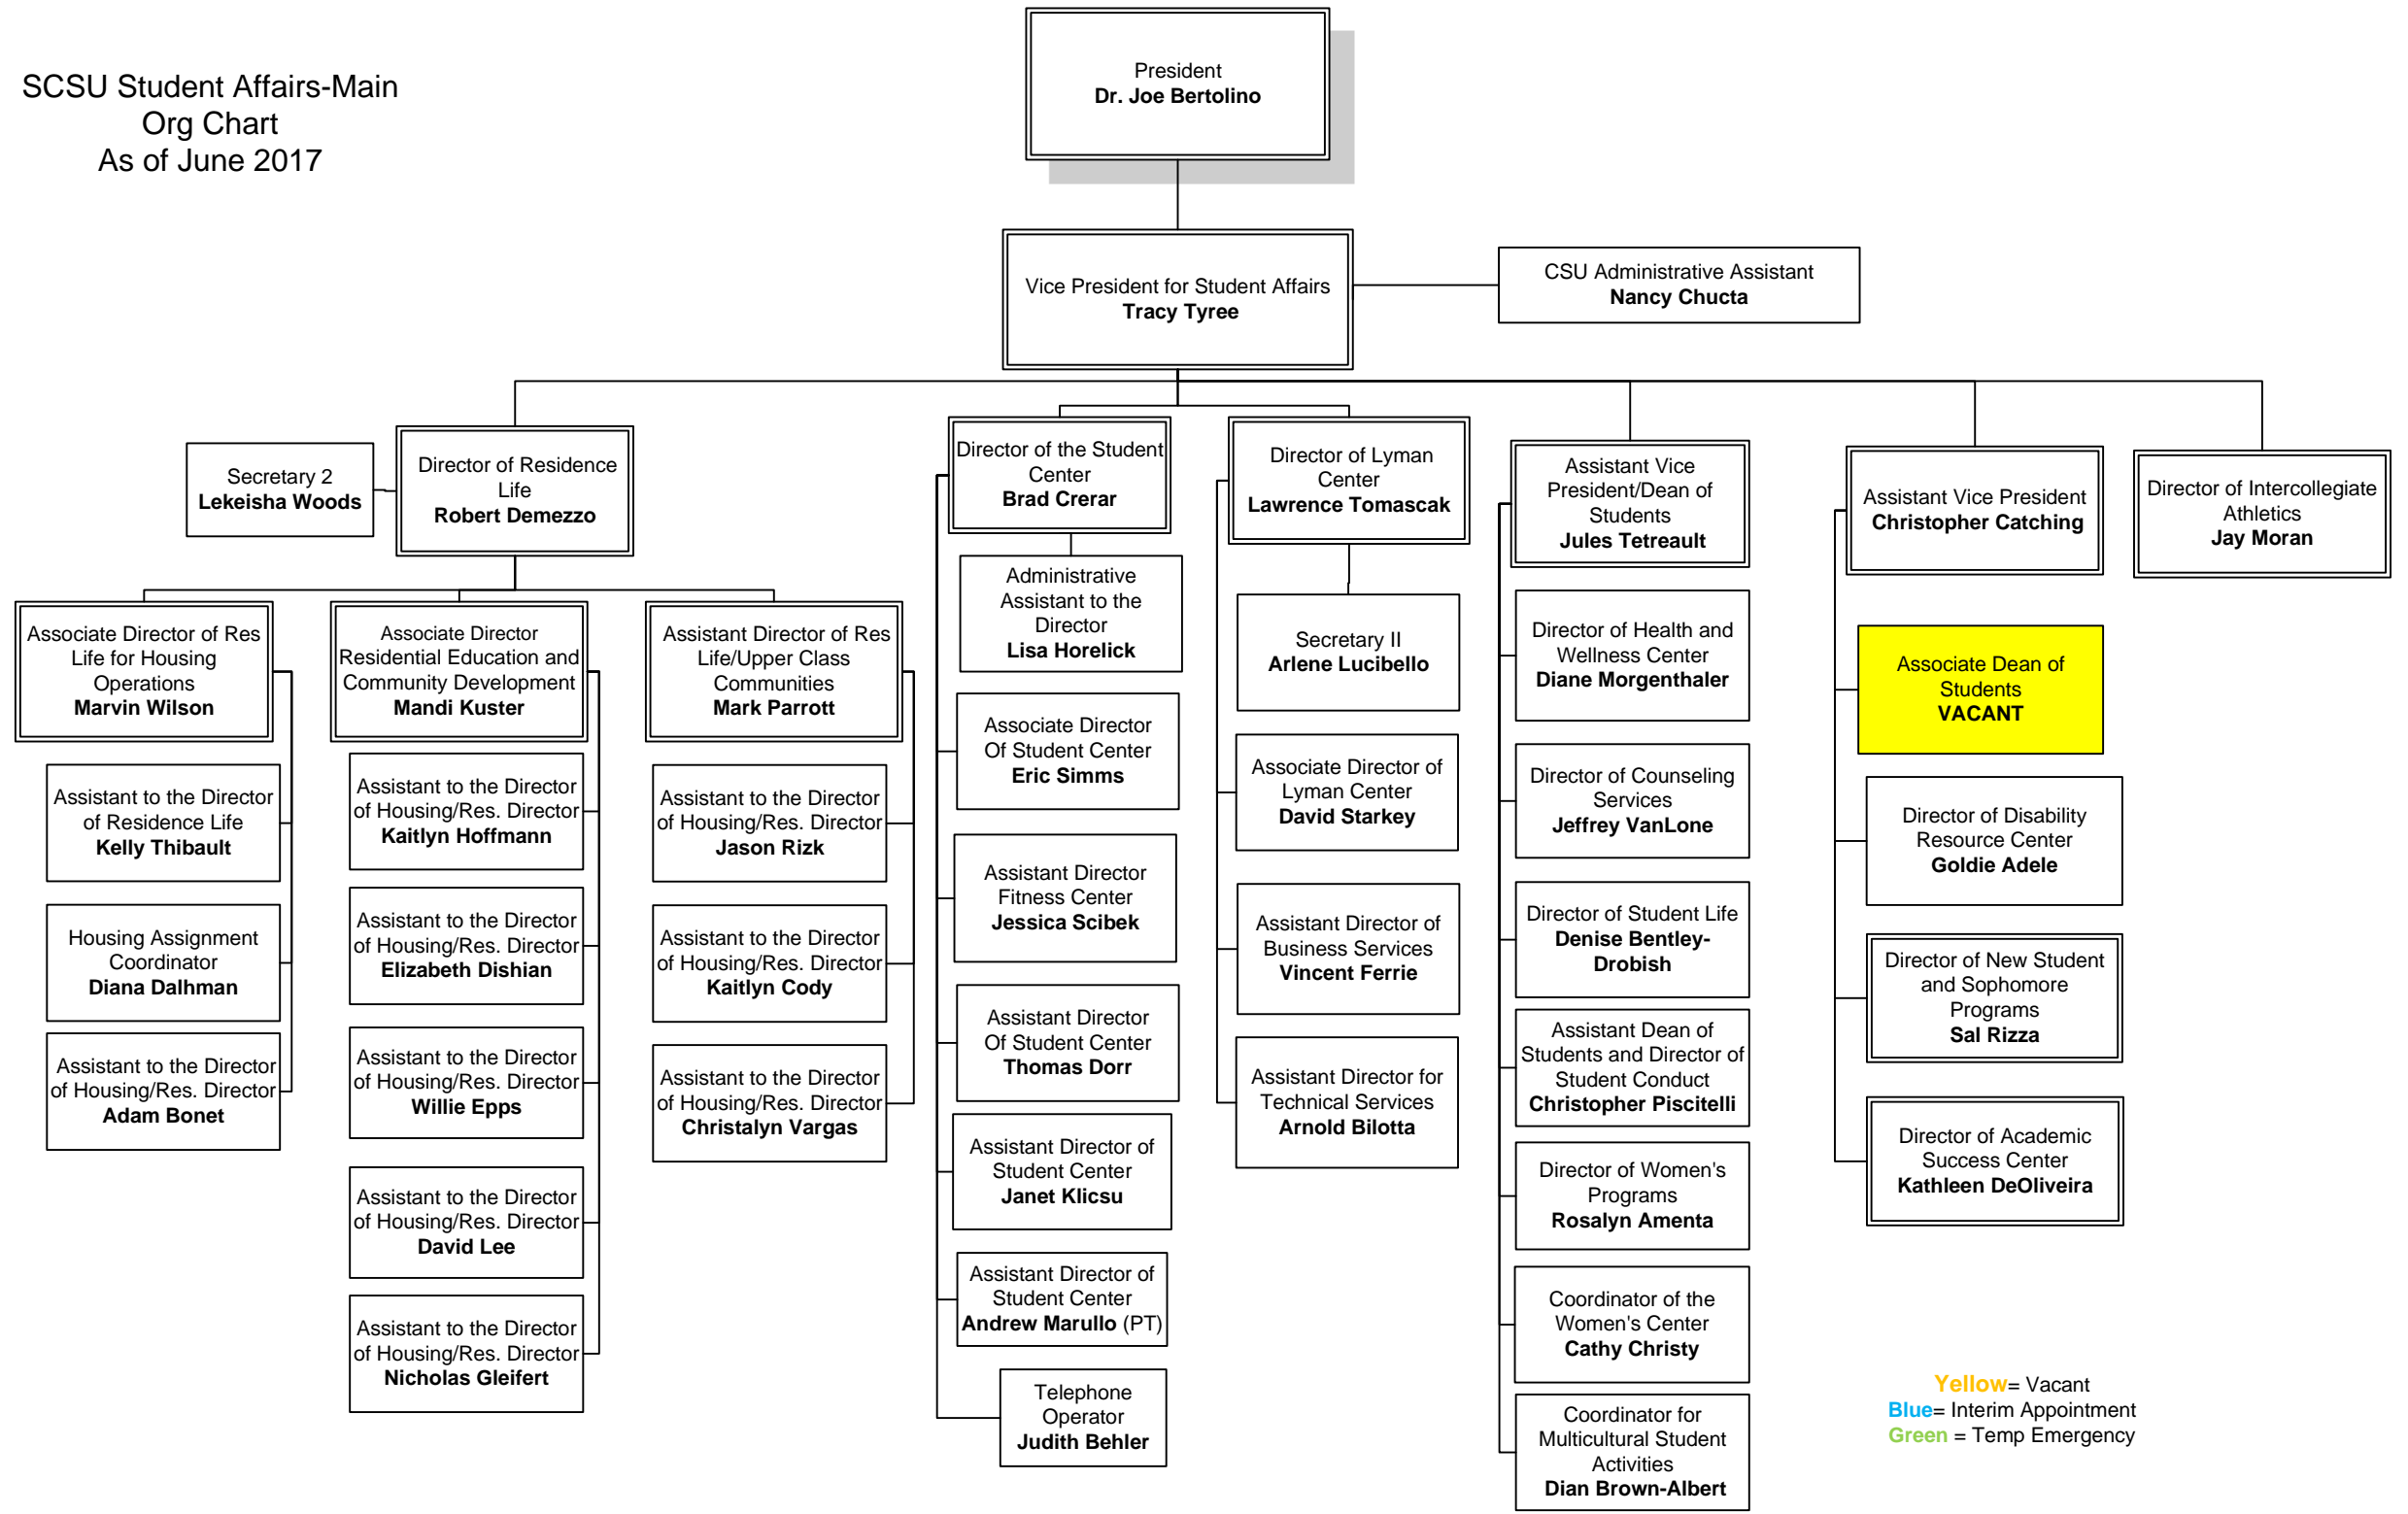

SCSU Student Affairs-Main
Org Chart
As of June 2017

Yellow= Vacant
Blue= Interim Appointment
Green = Temp Emergency

SCSU Student Affairs-Assistant VP/
Dean of Students
Org Chart As of June 2017

Yellow= Vacant
Blue= Interim Appointment
Green= Emergency Appointment

SCSU Student Affairs-Assistant VP/
Dean of Students
Org Chart As of June 2017

Yellow= Vacant
Blue= Interim Appointment
Green= Emergency Appointment

SCSU Student Affairs-Assistant VP
Org Chart
As of June 2017

Yellow= Vacant