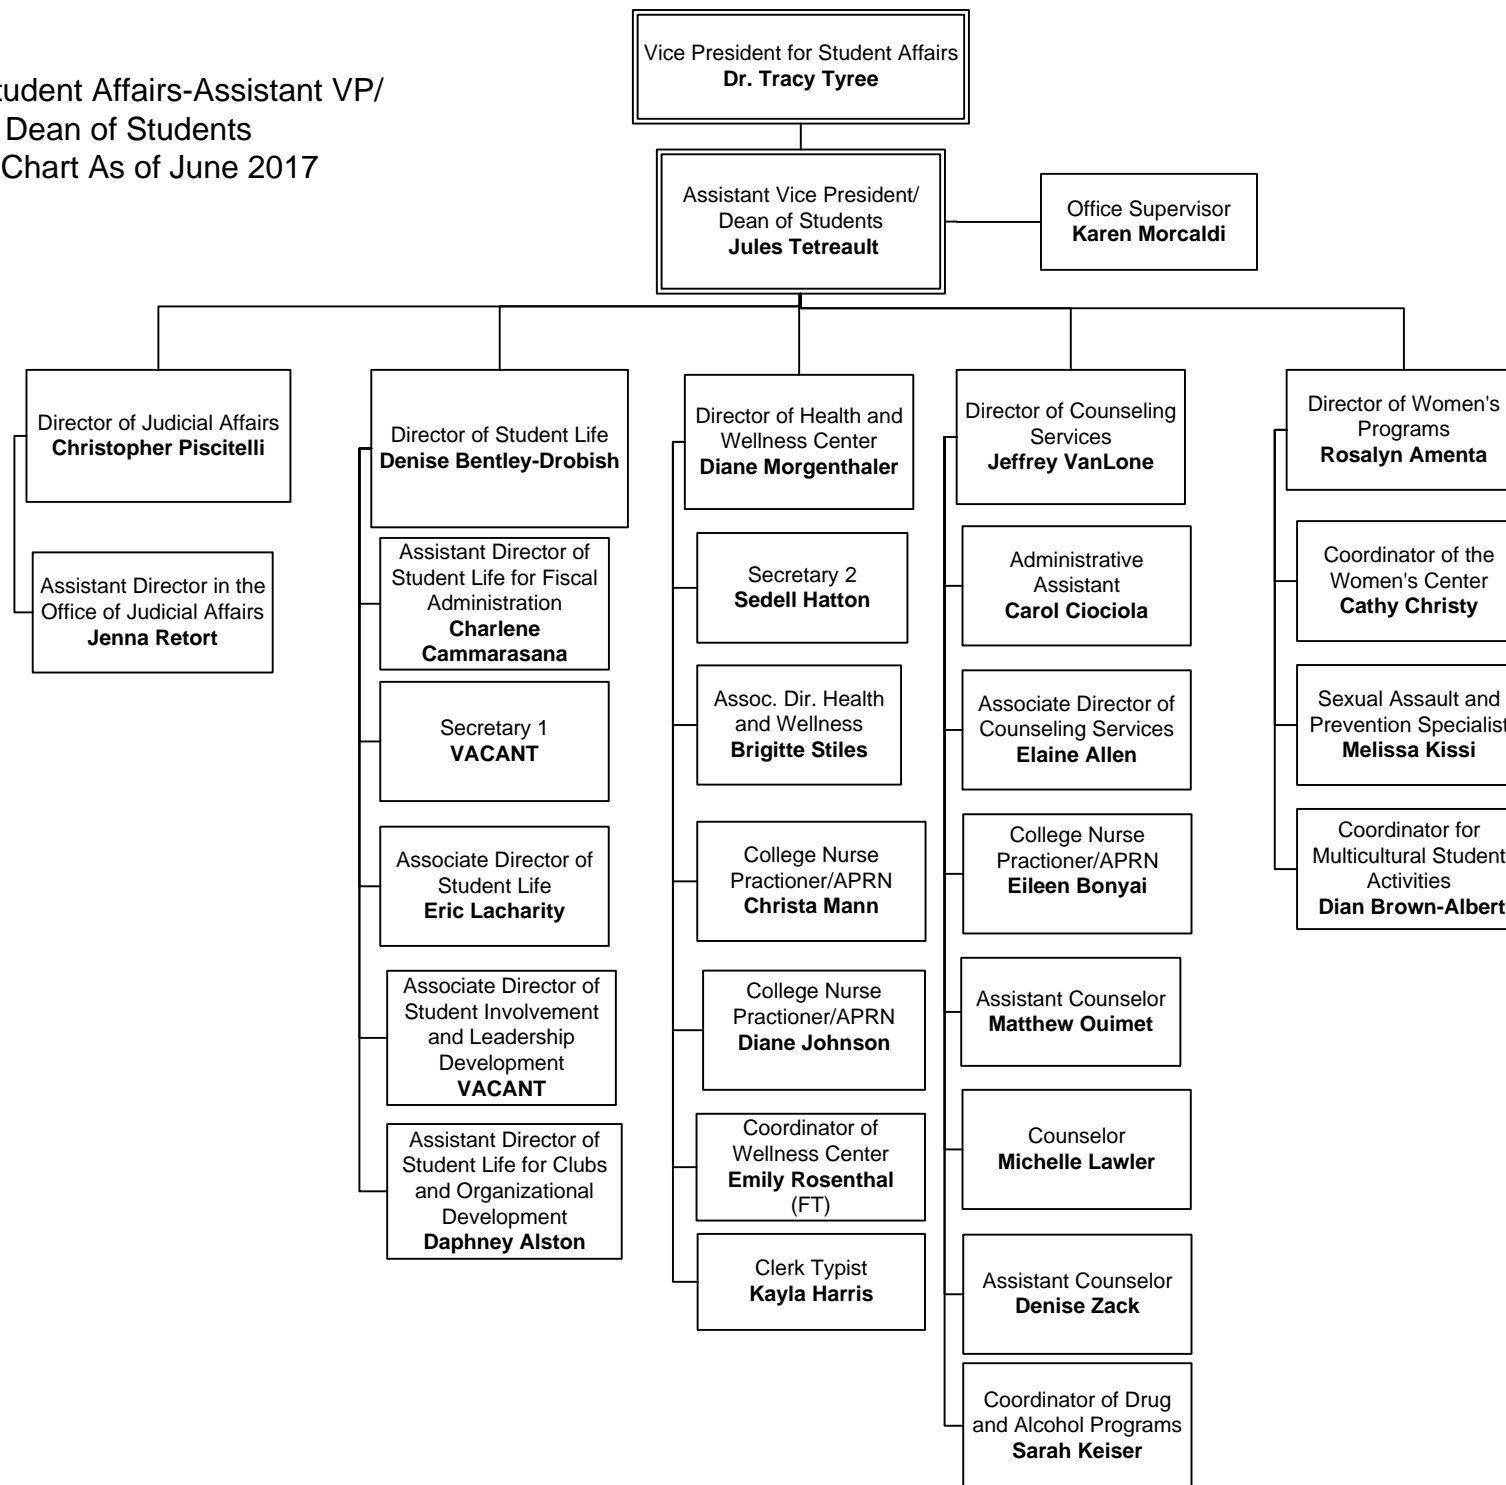

SCSU Student Affairs-Main
Org Chart
As of June 2017

Yellow= Vacant
Blue= Interim Appointment
Green = Temp Emergency

SCSU Student Affairs-Assistant VP/
Dean of Students
Org Chart As of June 2017

Yellow= Vacant
Blue= Interim Appointment
Green= Emergency Appointment

SCSU Student Affairs-Assistant VP/
Dean of Students
Org Chart As of June 2017

Yellow= Vacant
Blue= Interim Appointment
Green= Emergency Appointment

SCSU Student Affairs-Assistant VP
Org Chart
As of June 2017

Yellow= Vacant